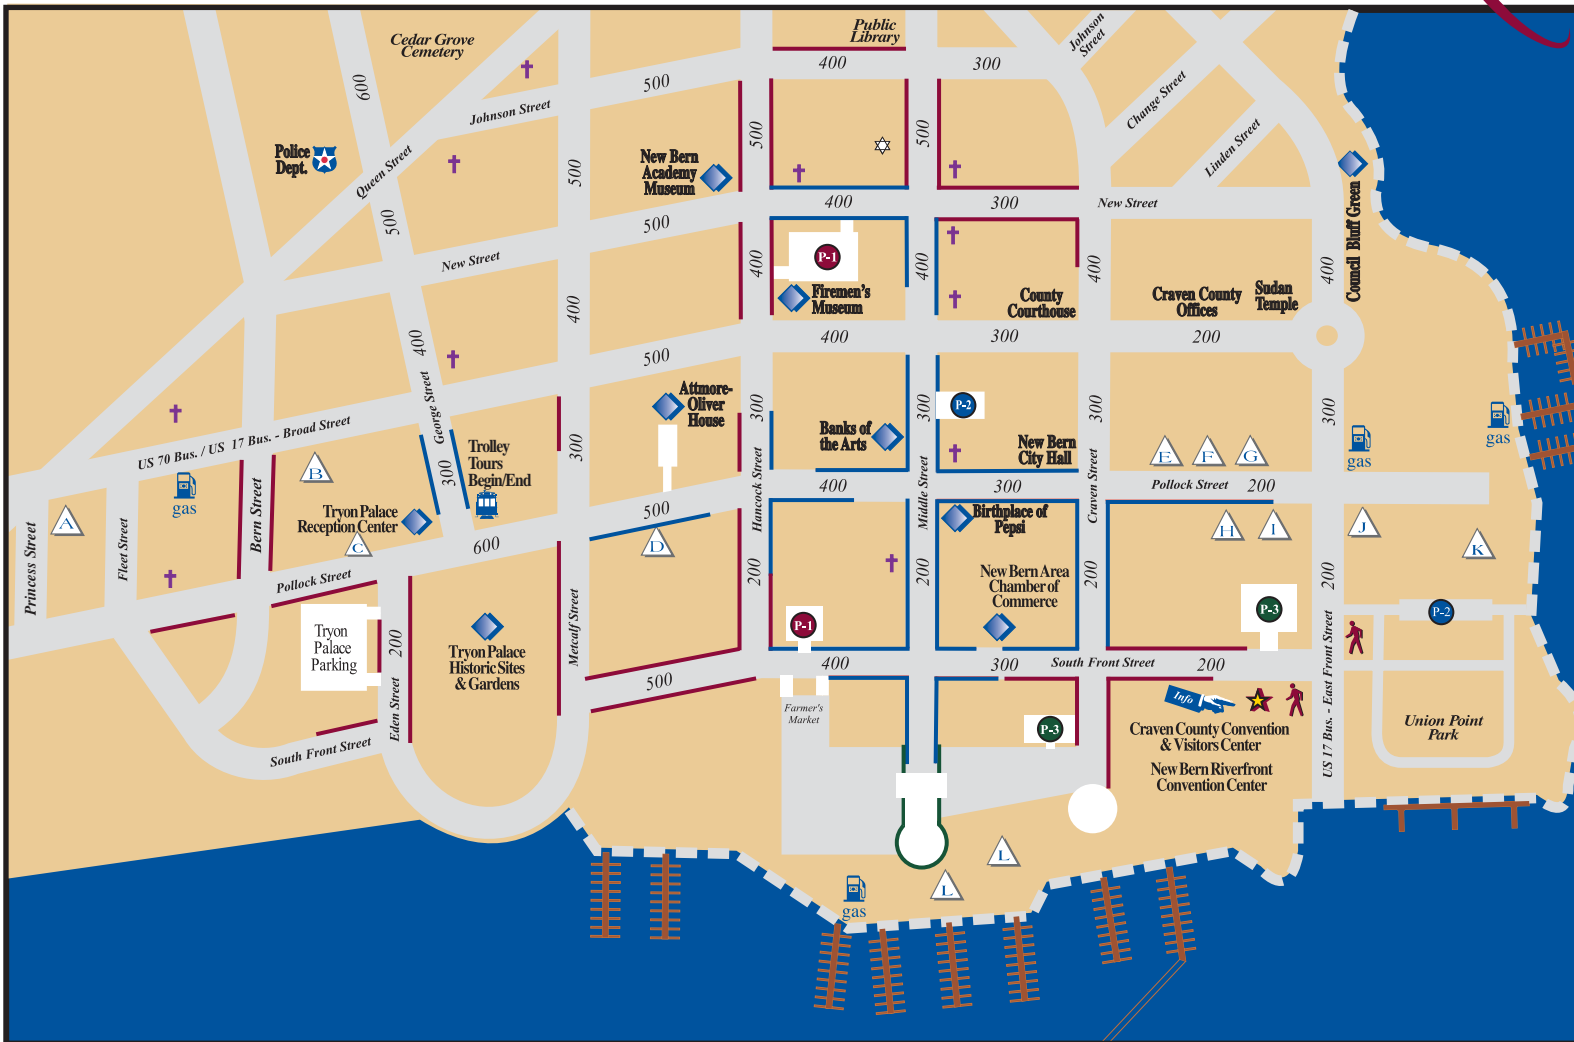

# DOWNTOWN NEW BERN

- Accommodations**
-  Days Inn
  -  New Bern House Inn\*
  -  Sail Inn\*
  -  The Aerie\*
  -  Hanna House\*
  -  It Must Be Heaven\*
  -  Meadows Inn\*
  -  Harmony House\*
  -  Howard House\*
  -  Sparrow House\*
  -  Comfort Suites Riverfront Park
  -  Sheraton New Bern Hotel & Marina
  -  Bridgepointe Hotel & Marine
  -  Hampton Inn
  -  Holiday Inn Express
  -  Travel Lodge
- \*Bed & Breakfasts

-  New Bern / Craven County Convention & Visitors Center
  -  Landmarks
  -  Places of Worship
  -  Public Restrooms
  -  Waterfront Walkway
  -  Trolley Loading / Unloading
- Parking**
-  Unlimited Public Parking
  -  Limited Public Parking
  -  Convention & Visitors Center Parking
  -  Street Parking, Unlimited
  -  Street Parking, 2 hour

\* No parking restrictions on weekends, holidays, or after 5:00 pm on weekdays.

**NEW BERN**  
*Everything old is new again!*